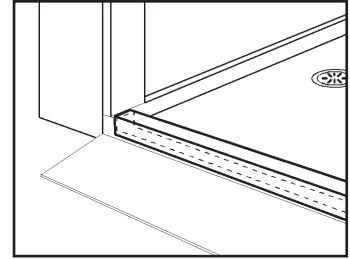

Universal Design Accessories Chart

BARRIER-FREE AND TRANSFER SHOWER FLOOR ACCESSORIES

Model	Part	Dimensions	Ship Wt. Lb.	Ship FedEx	Carton Dims. In.	Cu. Ft.
Thresholds						
BF-6000 Aluminum Removable Threshold						
BF-6000	BF6000	2-1/2" D x 2-1/4" H x 60" W	5	FedEx	61 x 3 x 3	.32
BF-FT Barrier-Free Flexible Threshold						
BF-FT	BF6000FT	Vinyl Strip 1-1/4" x 1" / Aluminum Ext. 3/4"	5	FedEx	60 x 2 x 2	.14
BT-CT Silicone Collapsible Threshold						
BT-CT	BT6000CT	1-1/2" D x 67" W x 1" H	3	FedEx	18 x 14 x 2	.24
Folding Shower Seats						
BF-2300R Folding Shower Seat, Right Side Wall Installation (White Only)						
BF-2300R	BF00023RH	23-1/2" W x 21" D (597 mm x 572 mm)	21	FedEx	30 x 26 x 6	2.71
(Mounting materials not included)						
BF-2300L Folding Shower Seat, Left Side Wall Installation (White Only)						
BF-2300L	BF00023LH	23-1/2" W x 21" D (597 mm x 572 mm)	21	FedEx	30 x 26 x 6	2.71
(Mounting materials not included)						
Grab Bars						
(For use when shower seat is installed on either side.)						
BF-2448	BF02448	24" D x 48" L (610 mm x 1219 mm)	9	FedEx	51 x 26 x 4	3.07
BF-5024 Straight Stainless Steel Grab Bar						
(For use when shower seat is installed on back wall.)						
BF-5024	BF05024	24" L (610 mm)	3	FedEx	31 x 4 x 4	.29
BF-5048 Straight Stainless Steel Grab Bar						
(For use when shower seat is installed on back wall.)						
BF-5048	BF05048	48" L (1219 mm)	5	FedEx	51 x 4 x 4	.47
BF-5072 Grab Bar Kit						
(For use when shower seat is installed on back wall.)						
BF-5072	BF05072		8		51 x 8 x 4	.94
Kit includes BF-5024 and BF-5048.						
GB-0014 Straight Stainless Steel Grab Bar						
(For use with transfer shower floor.)						
GB-0014	GB00014	14" L (356 mm)	5	FedEx	5 x 5 x 15	.22
GB-1432 "L-Shaped" Stainless Steel Grab Bar						
(For use when shower seat is installed on either side.)						
GB-1432	GB01432	14" x 32" (356 mm x 813 mm)	9	FedEx	51 x 26 x 4	3.07