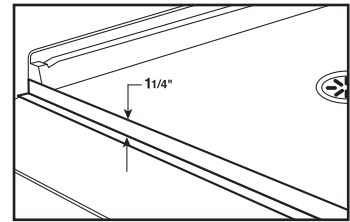

BF-FT
Barrier-Free Flexible Threshold